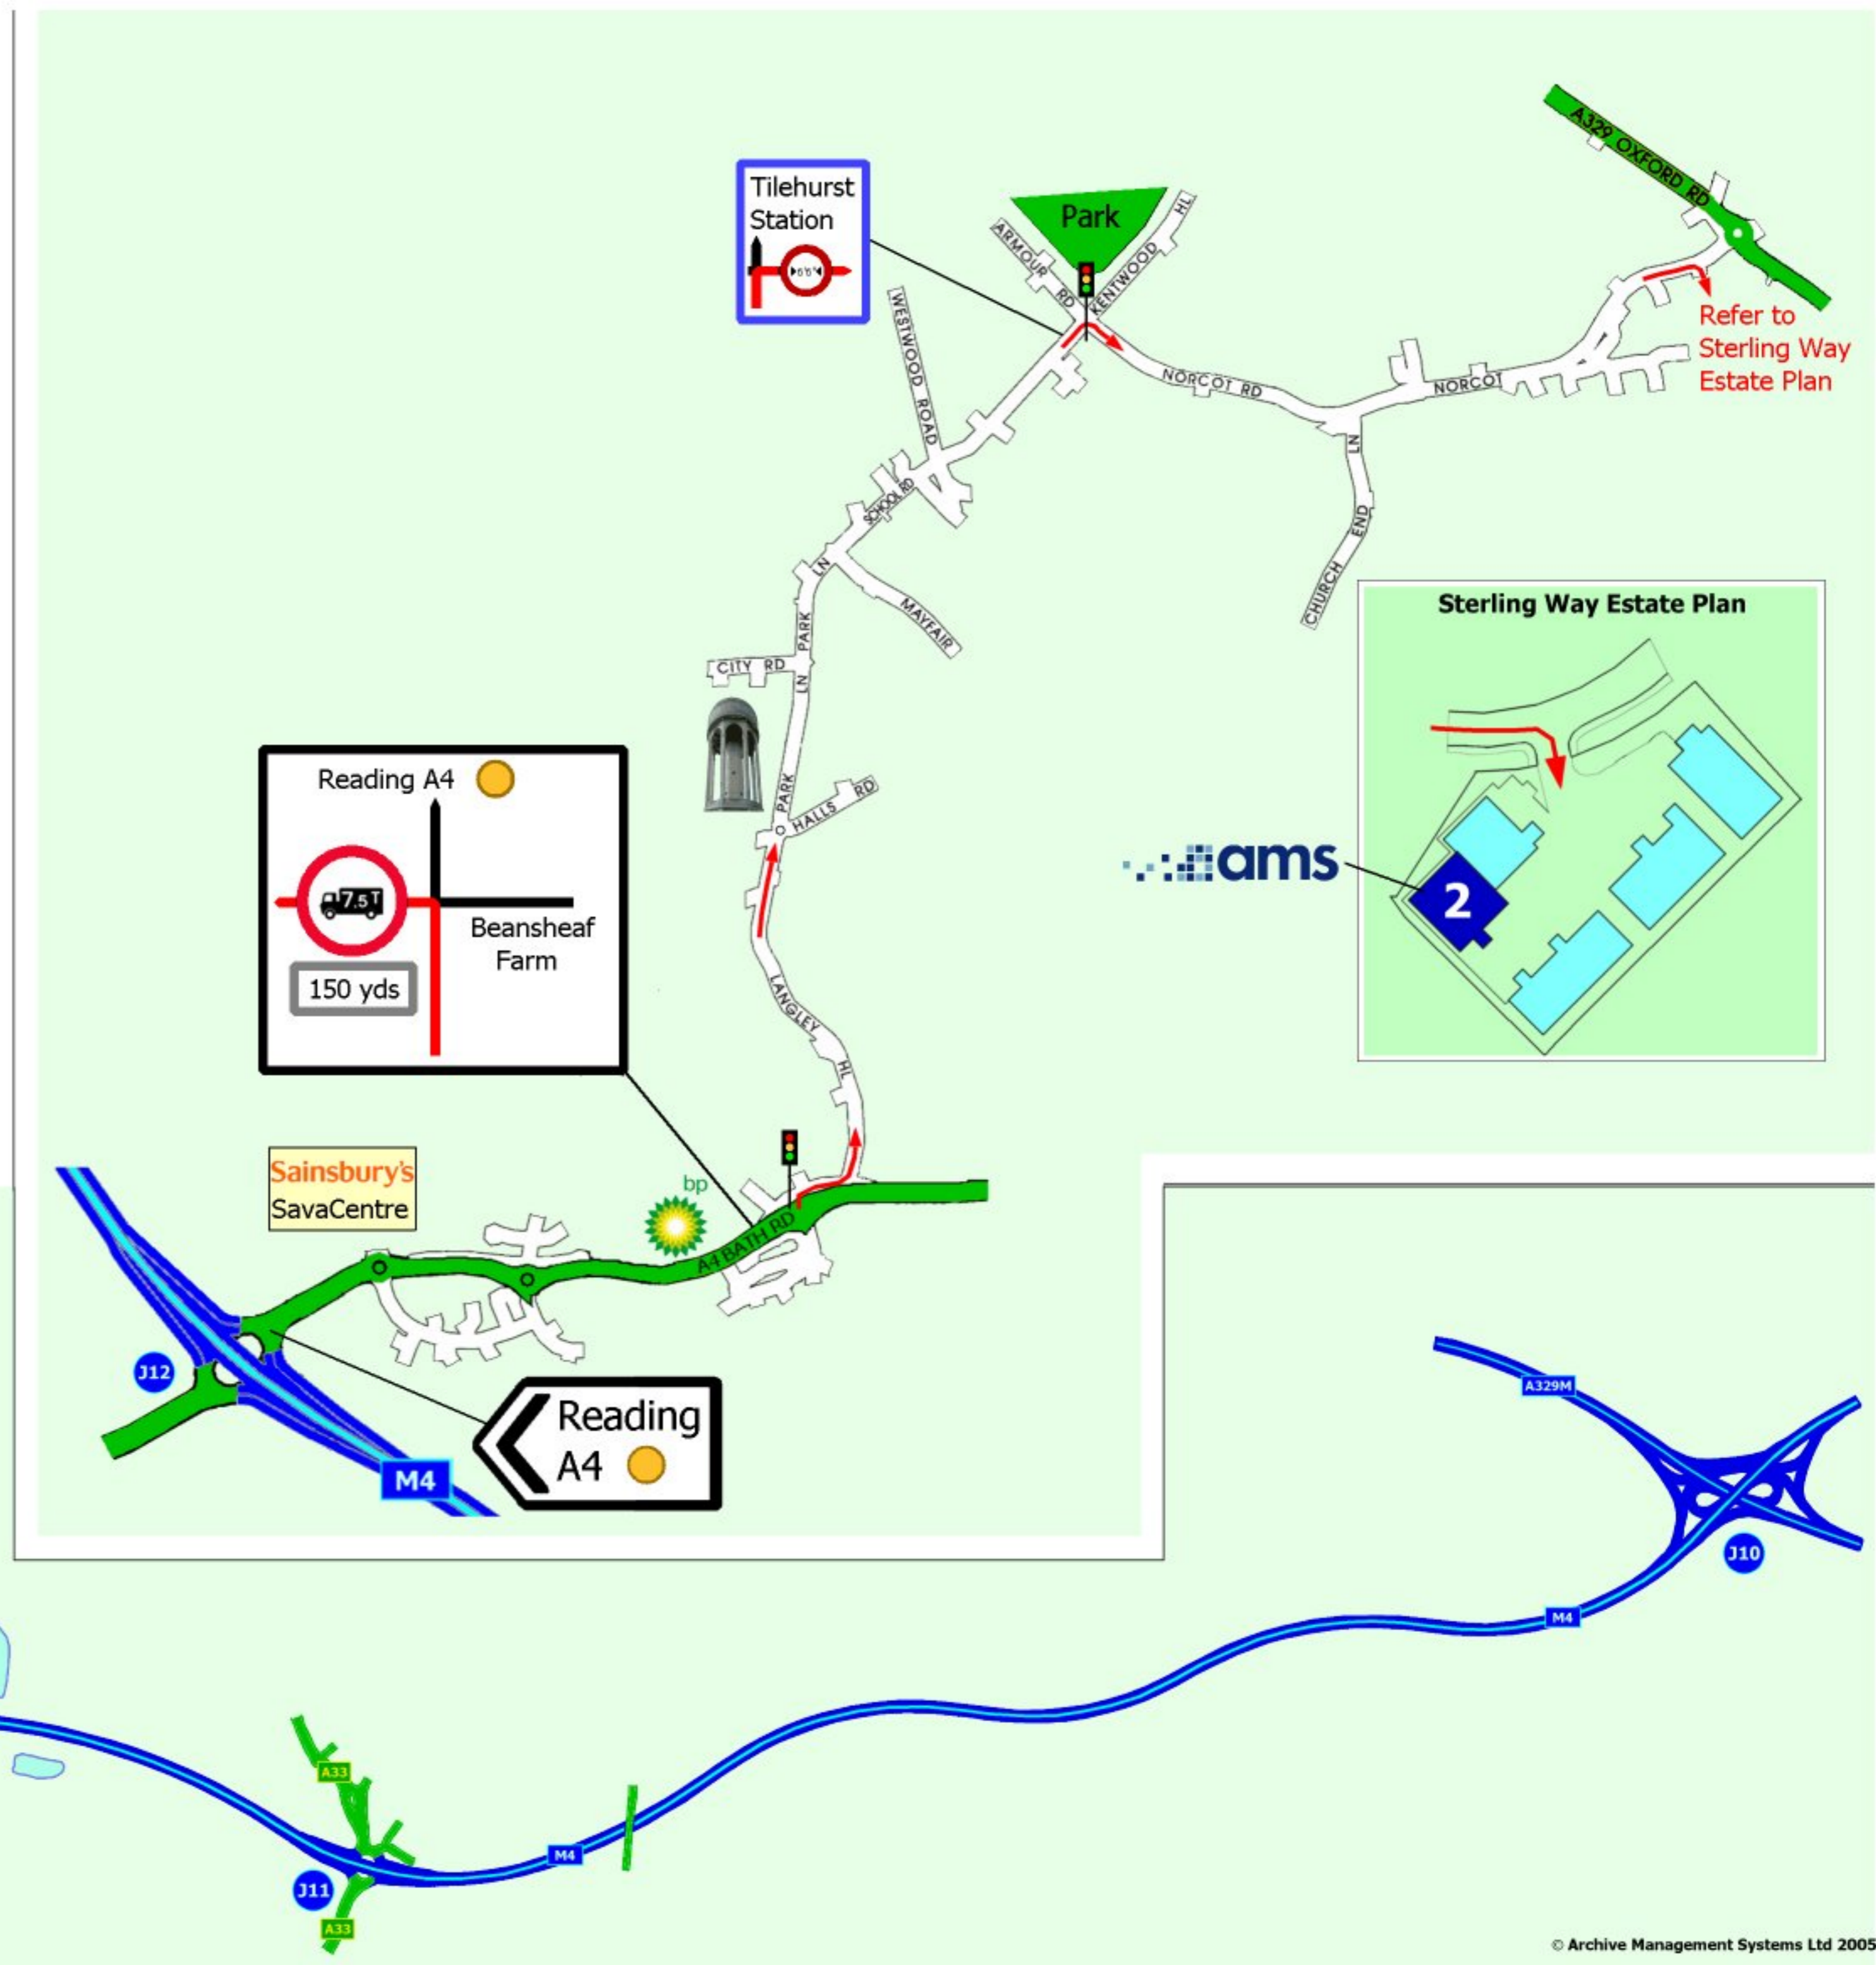

**By Bus**

From Reading train station, catch the 17, 31 or 37 bus service to the Reading Retail Park (with the Pizza Hut at the entrance).

AMS is just a short walk to the roundabout, turning left into Norcot Road and left again into Sterling Way.